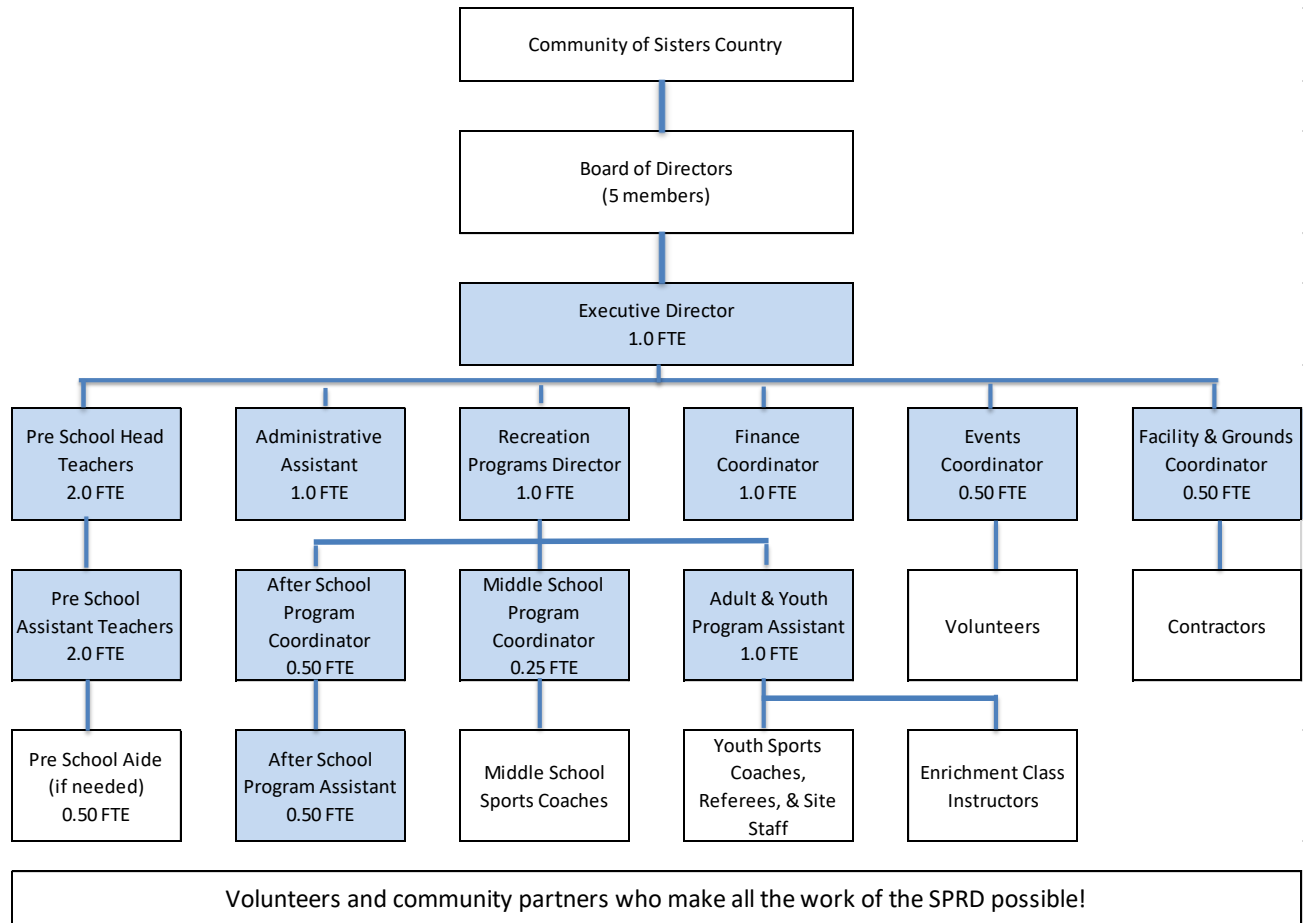

Sisters Park and Recreation District 2018-19 Organizational Chart

Color coded key:

Permanent Staff

Temporary staff,
contractors and
volunteers